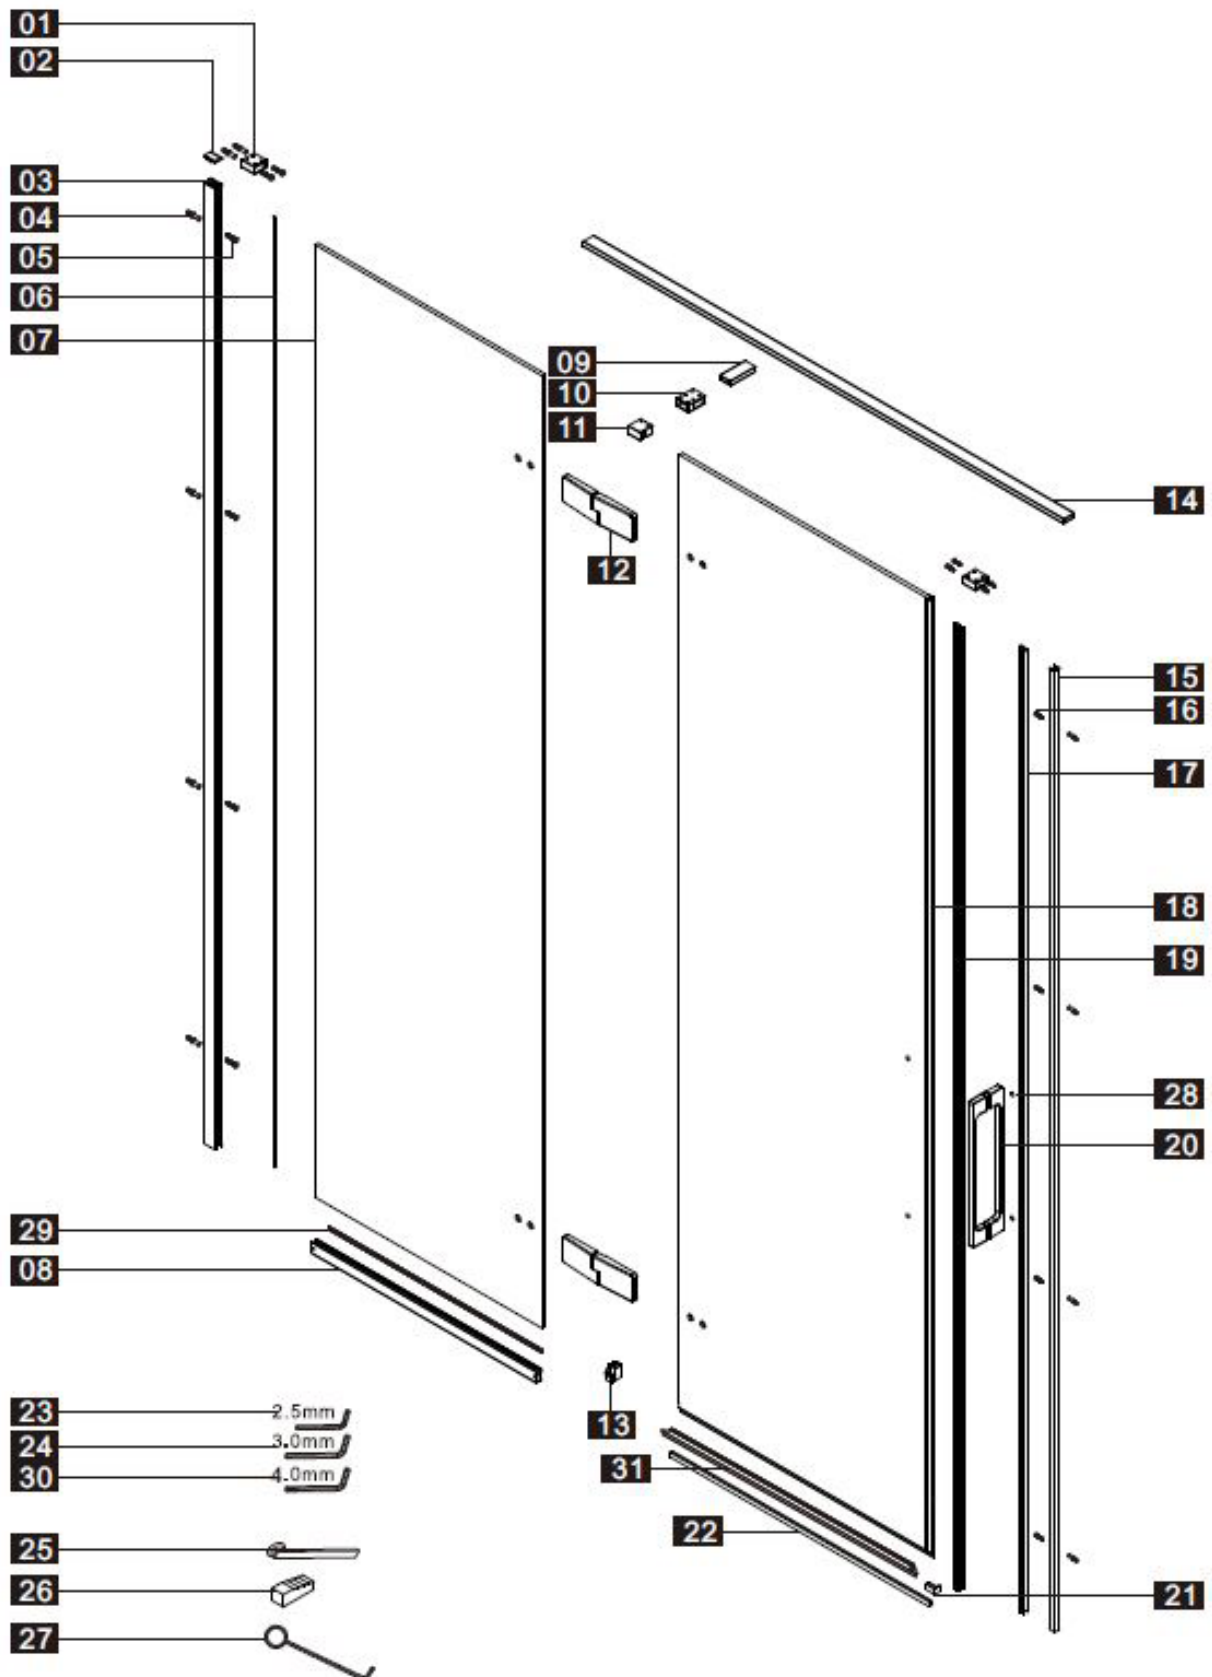

INSTRUCTION MANUAL

GDD

PRODUCT OVERVIEW:

This product is heavy and requires assembly by two people.

INSTRUCTION MANUAL

GDD

Number	Drawing	Quantity
1		2 pieces
2		1 piece
3		1 piece
4		12 pieces
5	ST4X30	8 pieces
6		1 piece
7		1 piece
8		1 piece
9		1 piece
10		1 piece
11		1 piece
12		2 pieces
13	L / R	1 piece
14		1 piece
15		1 piece
16	ST4X30	4 pieces
17		1 piece
18		1 piece
19		1 piece
20		1 piece
21	L / R	1 piece
22		1 piece
23	2.5mm	1 piece
24	3.0mm	1 piece
25		1 piece
26		2 pieces