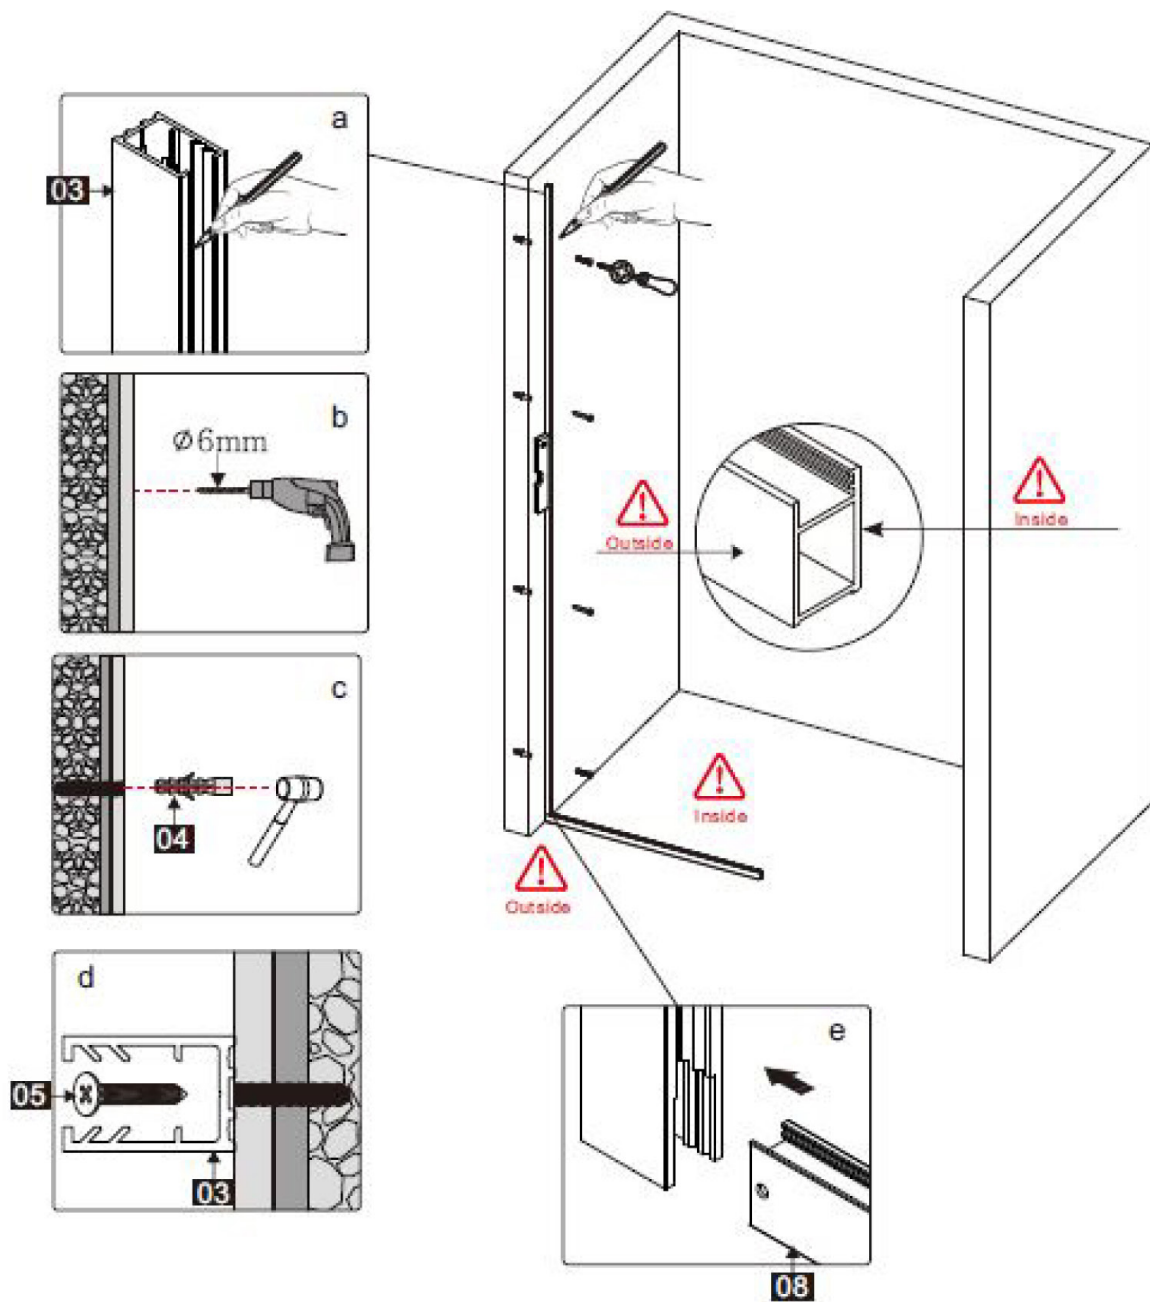

# INSTRUCTION MANUAL

GDD

Measurement	Installation size (mm) / A
900	885~900
1200	1185~1200

**This product is heavy and requires assembly by two people.**