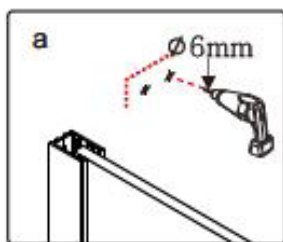

INSTRUCTION MANUAL

GDD

This product is heavy and requires assembly by two people.