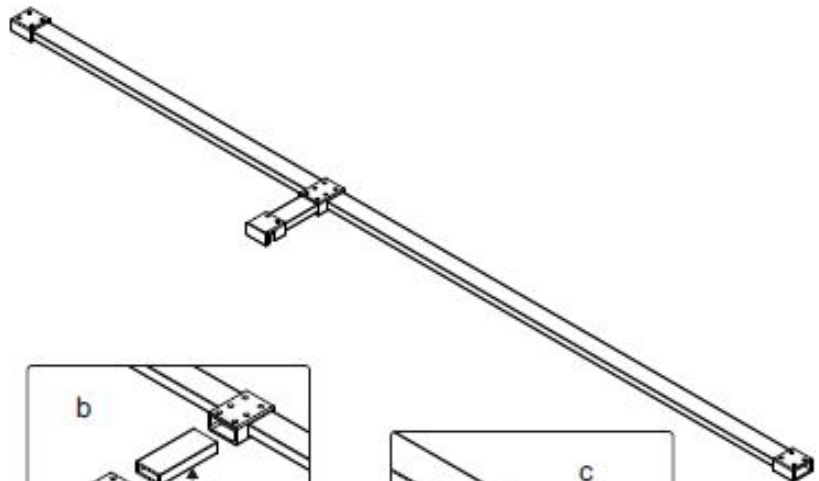

INSTRUCTION MANUAL

GDD

This product is heavy and requires assembly by two people.