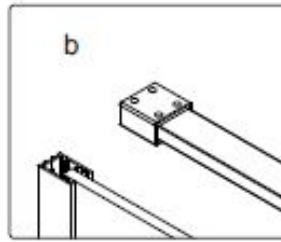

INSTRUCTION MANUAL

GDD

This product is heavy and requires assembly by two people.