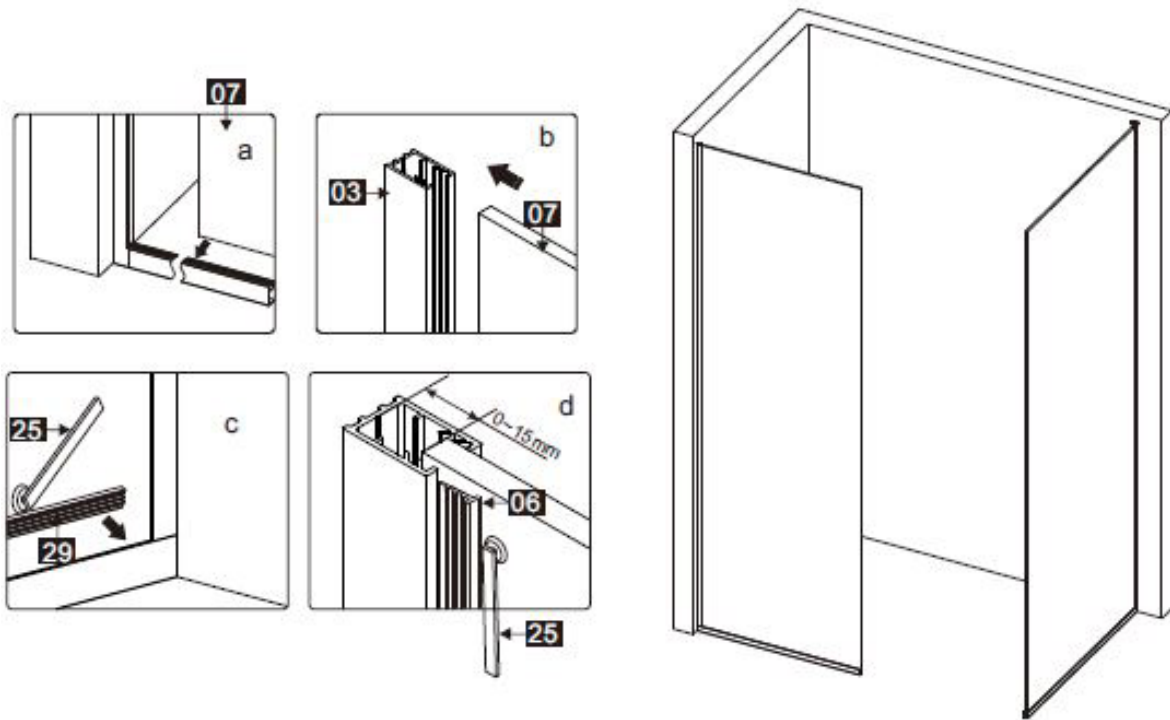

INSTRUCTION MANUAL

GDD

This product is heavy and requires assembly by two people.