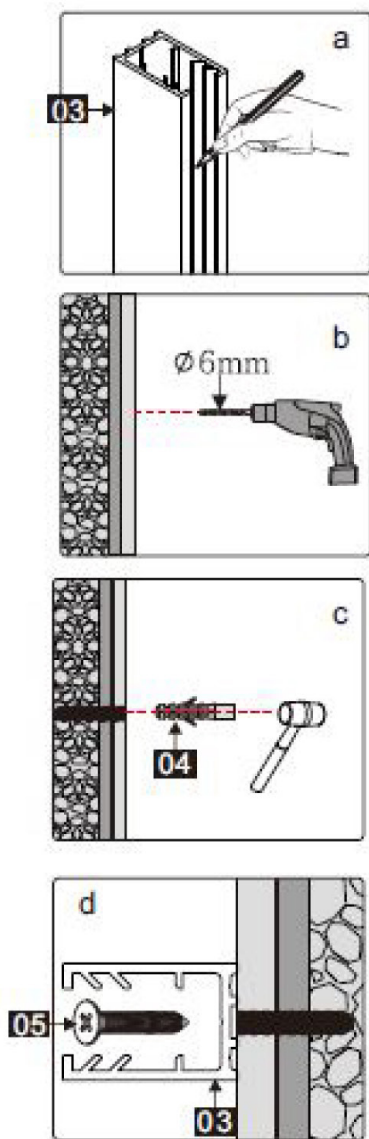

# INSTRUCTION MANUAL

GDD

Measurement	Installation size (mm) / A
900	873~883
1200	1173~1183

Measurement	Installation size (mm) / A
900	885~900

**This product is heavy and requires assembly by two people.**