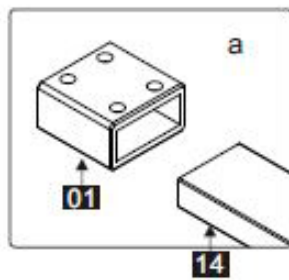

INSTRUCTION MANUAL

GDD

This product is heavy and requires assembly by two people.