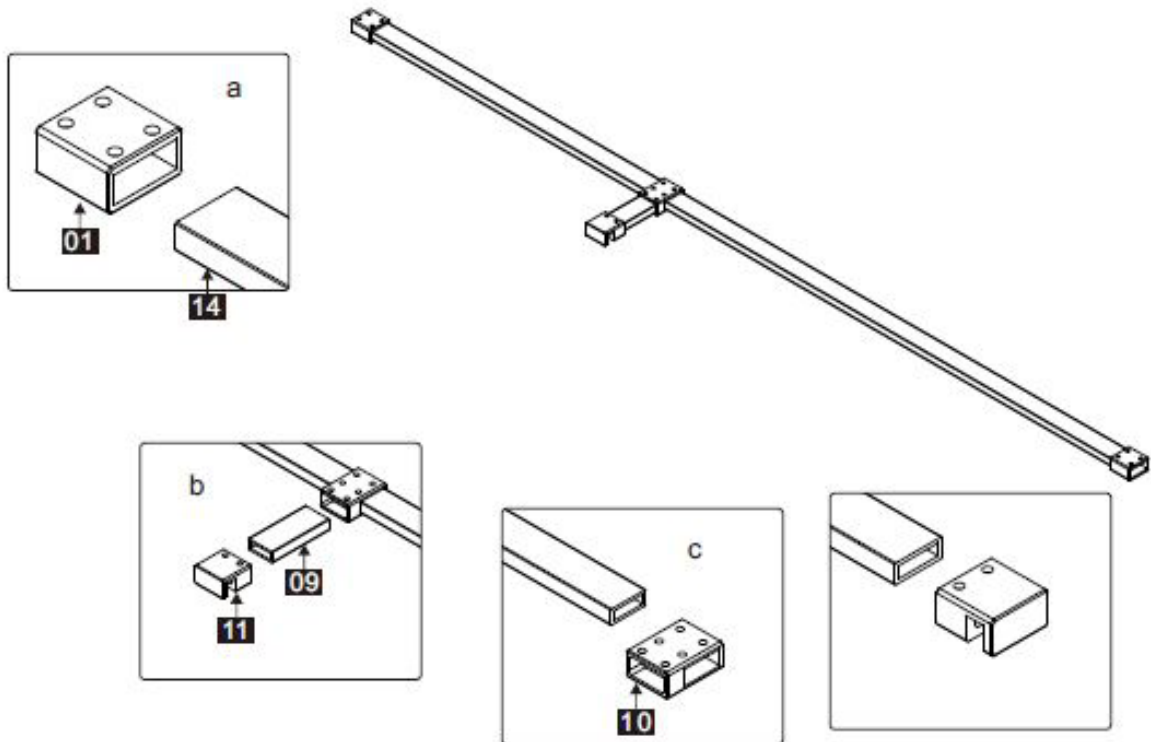

INSTRUCTION MANUAL

GDD

This product is heavy and requires assembly by two people.