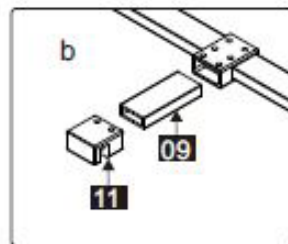

INSTRUCTION MANUAL

GDD

This product is heavy and requires assembly by two people.