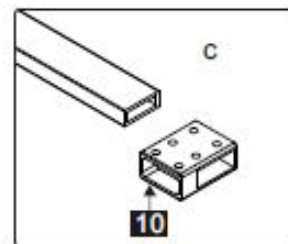

INSTRUCTION MANUAL

GDD

This product is heavy and requires assembly by two people.