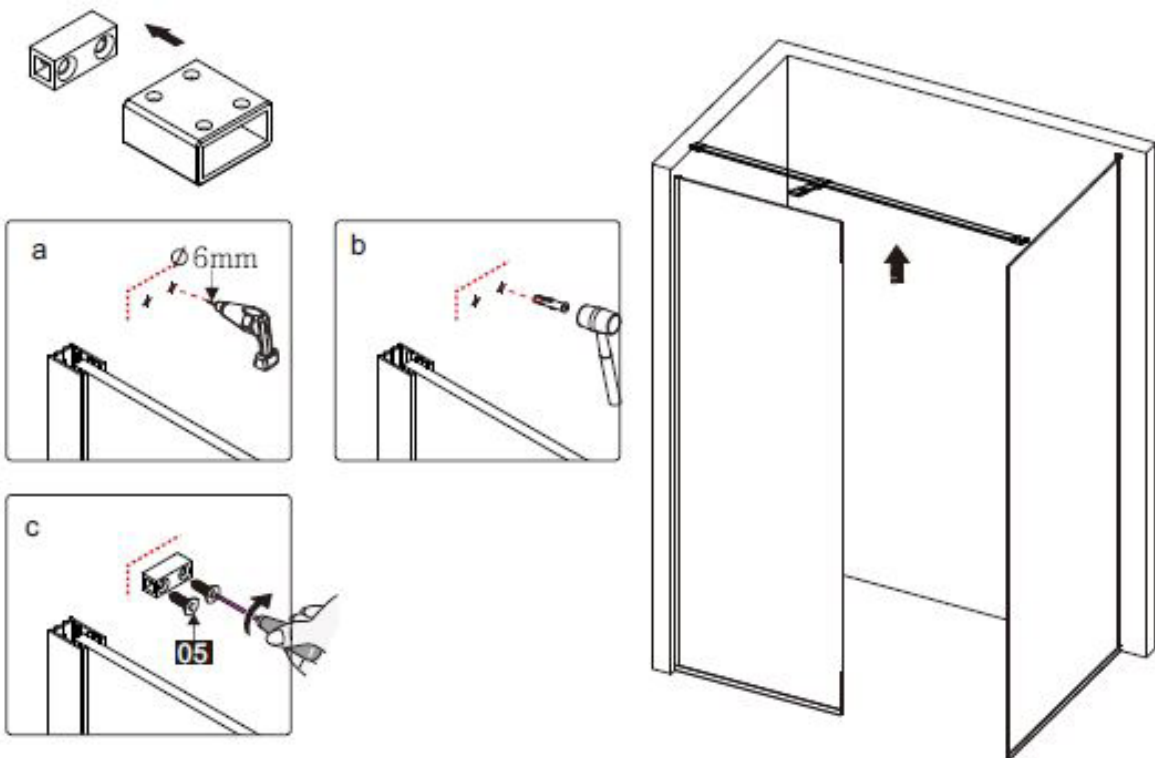

INSTRUCTION MANUAL

GDD

This product is heavy and requires assembly by two people.