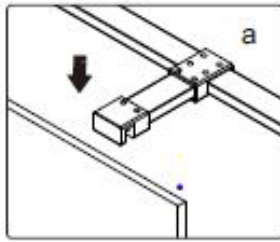

INSTRUCTION MANUAL

GDD

This product is heavy and requires assembly by two people.