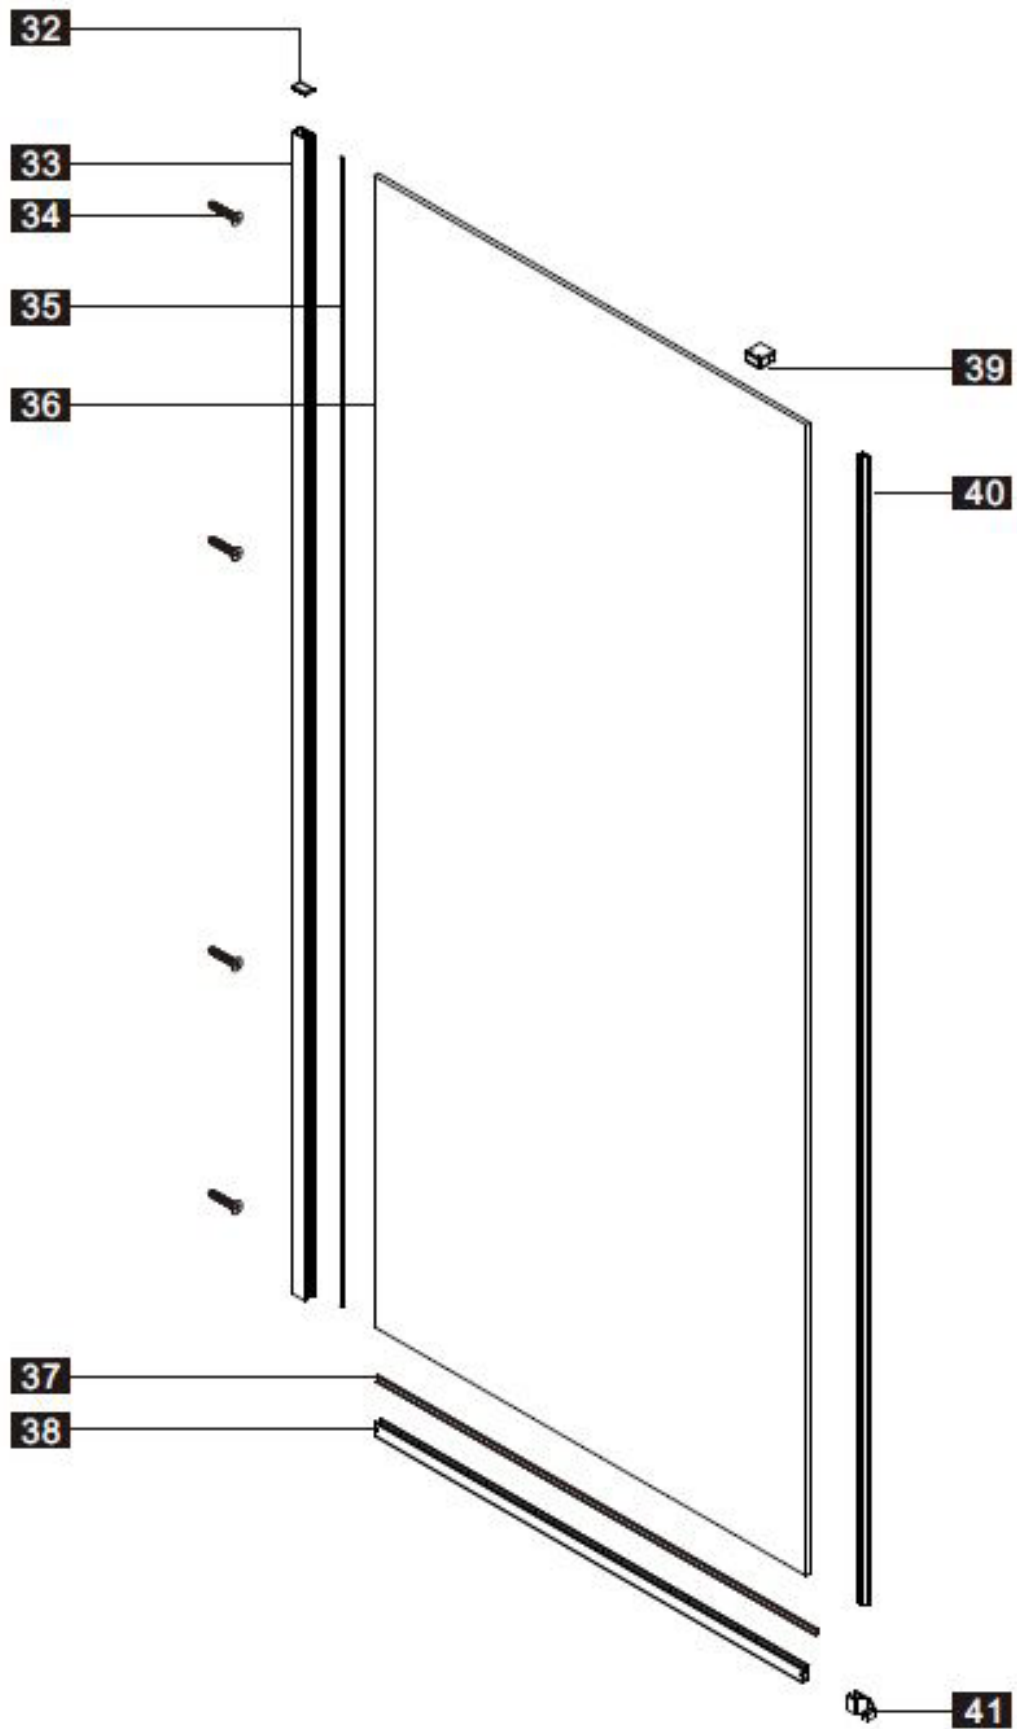

INSTRUCTION MANUAL

GDD

This product is heavy and requires assembly by two people.

INSTRUCTION MANUAL

GDD

32		1 stuks
33		1 stuks
34	ST4X30	4 stuks
35		1 stuks
36		1 stuks
37		1 stuks
38		1 stuks
39		1 stuks
40		1 stuks
41		1 stuks

This product is heavy and requires assembly by two people.