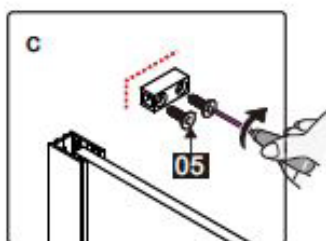

INSTRUCTION MANUAL

GDD

This product is heavy and requires assembly by two people.