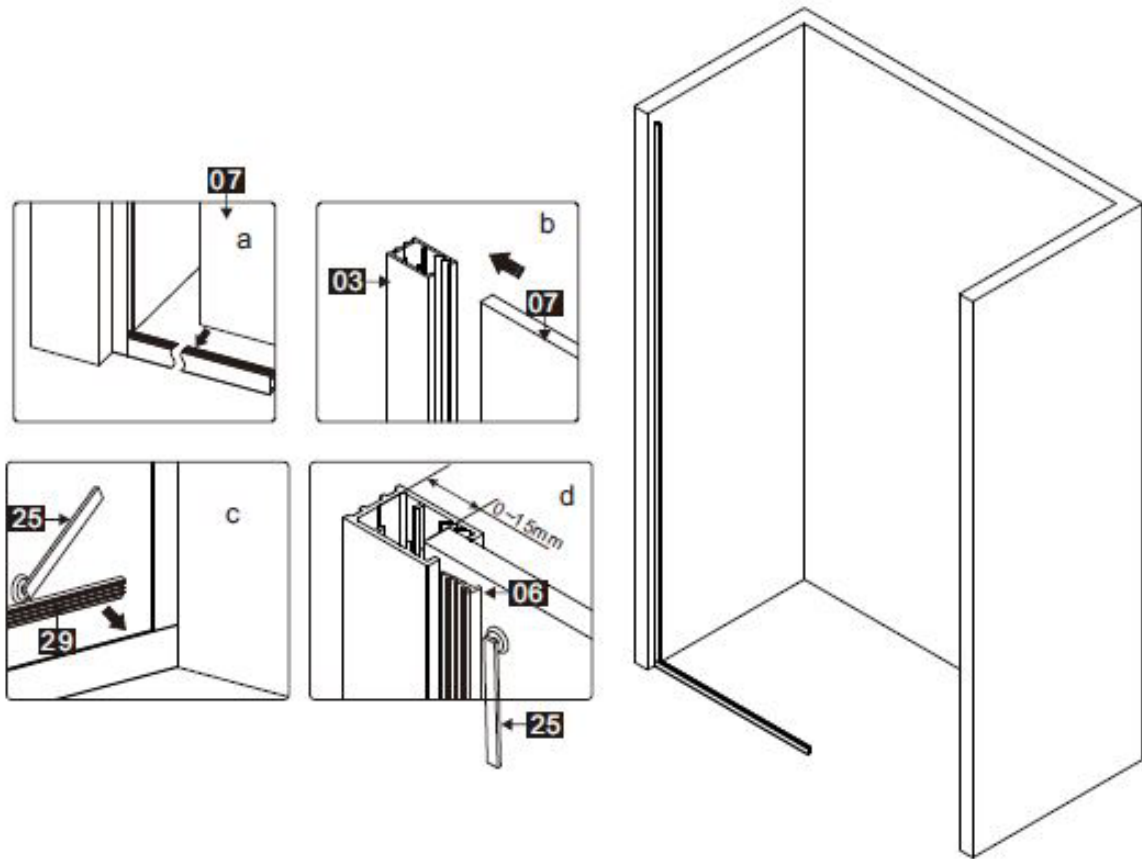

INSTRUCTION MANUAL

GDD

This product is heavy and requires assembly by two people.