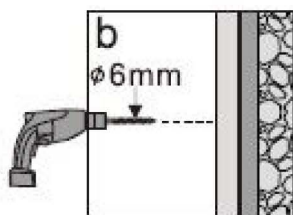

**Instruction Manual
DAIDSET**

INSTRUCTION MANUAL

DAIDSET

PRODUCT OVERVIEW:

This product is heavy and requires assembly by two people.

INSTRUCTION MANUAL

DAIDSET

Number	Drawing	Quantity
1		1 piece
2		1 piece
3	 M4*5	4 pieces
4		1 piece
5	 M4*4	2 pieces
6		1 piece
7		1 piece
8		1 piece
9		1 piece
10	 ST4X8	4 pieces
11		4 pieces
12		5 pieces
13	 ST4X30	5 pieces
14	 2.5mm	1 piece
15	 $\varnothing 2,8\text{mm}$	1 piece

INSTRUCTION MANUAL

DAIDSET

This product is heavy and requires assembly by two people.

INSTRUCTION MANUAL

DAIDSET

17		1 piece
18	 ST4X10	2 pieces
19		1 piece
20		1 piece
21		1 piece
22		1 piece
23		1 piece
24		1 piece
25	 ST4X14	4 pieces
26		4 piece
27		1 piece
28		1 piece
29	 ST3.5X35	2 pieces
30		2 pieces

This product is heavy and requires assembly by two people.

INSTRUCTION MANUAL

DAIDSET

Measurement	Installation size (mm) / A
1200	1200

Measurement	Installation size (mm) / A
800	757~772
900	857~872
1000	957~972
1200	1157~1172