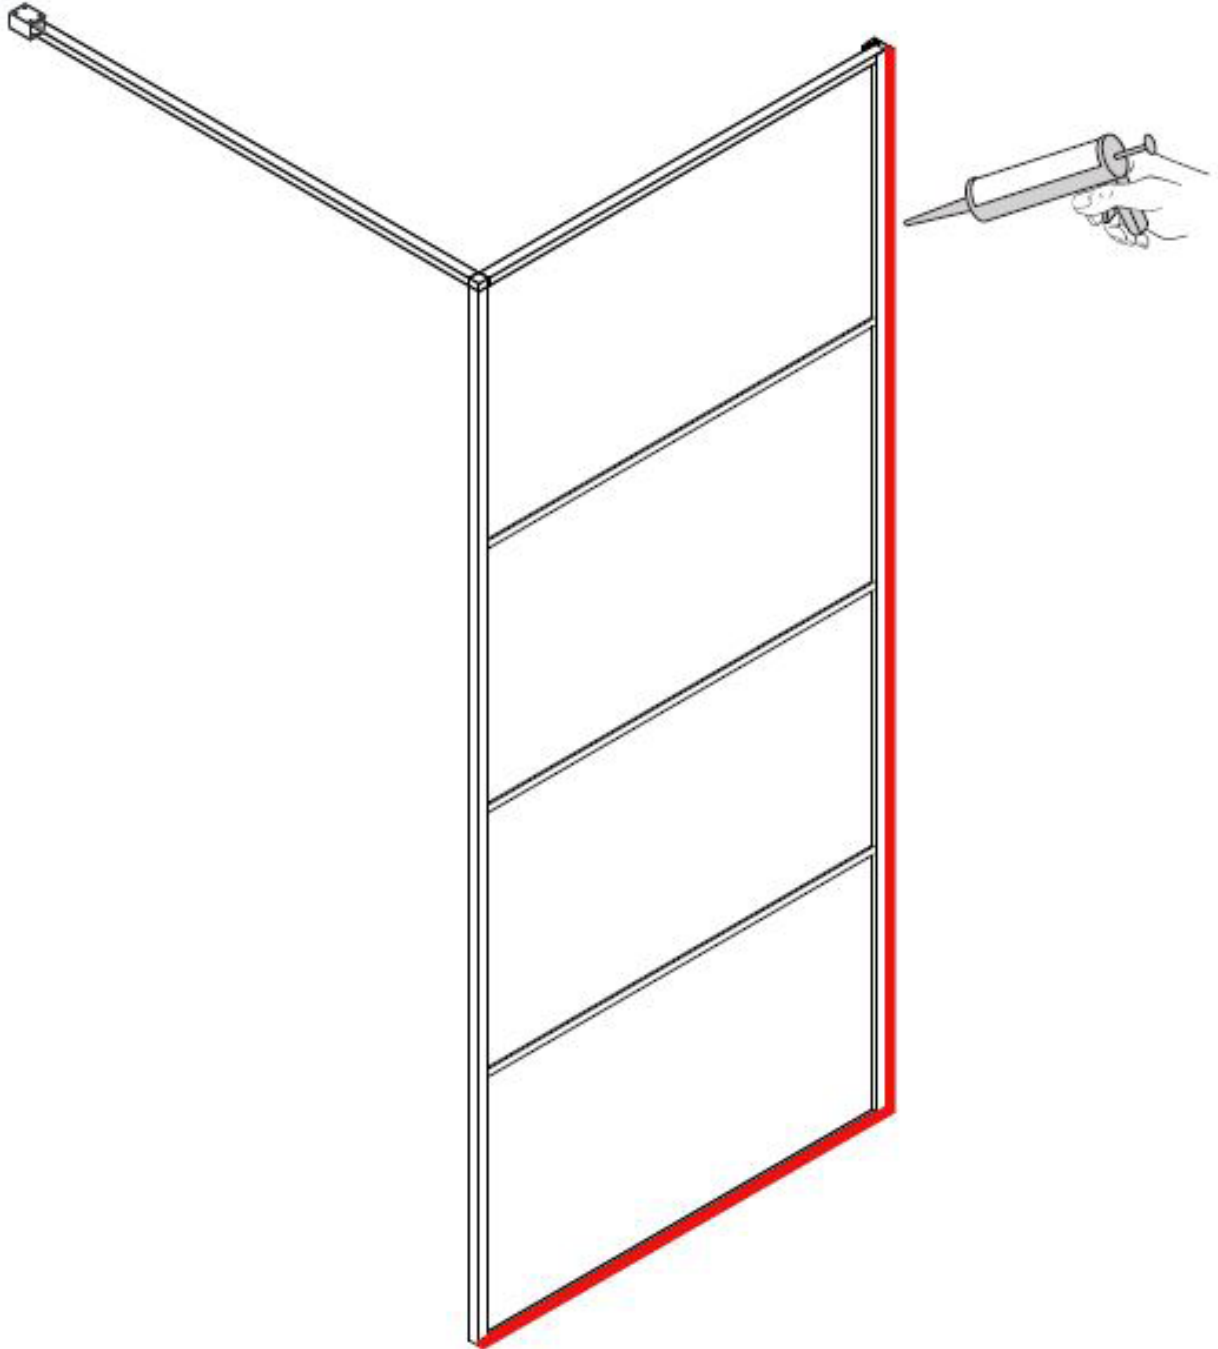

INSTRUCTION MANUAL

DAIDSET

This product is heavy and requires assembly by two people.