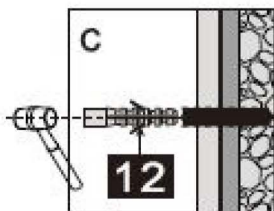

**Instruction Manual
DAIDSET**

INSTRUCTION MANUAL

DAIDSET

PRODUCT OVERVIEW:

This product is heavy and requires assembly by two people.

INSTRUCTION MANUAL

DAIDSET

Number	Drawing	Quantity
1		1 piece
2		1 piece
3	 M4*5	4 pieces
4		1 piece
5	 M4*4	2 pieces
6		1 piece
7		1 piece
8		1 piece
9		1 piece
10	 ST4X8	4 pieces
11		4 pieces
12		5 pieces
13	 ST4X30	5 pieces
14	 2.5mm	1 piece
15	 $\varnothing 2,8\text{mm}$	1 piece

INSTRUCTION MANUAL

DAIDSET

This product is heavy and requires assembly by two people.

INSTRUCTION MANUAL

DAIDSET

17		1 piece
18	 ST4X10	2 pieces
19		1 piece
20		1 piece
21		1 piece
22		1 piece
23		1 piece
24		1 piece
25	 ST4X14	4 pieces
26		4 piece
27		1 piece
28		1 piece
29	 ST3.5X35	2 pieces
30		2 pieces

This product is heavy and requires assembly by two people.

INSTRUCTION MANUAL

DAIDSET

Measurement	Installation size (mm) / A
1200	1200

Measurement	Installation size (mm) / A
800	757~772
900	857~872
1000	957~972
1200	1157~1172