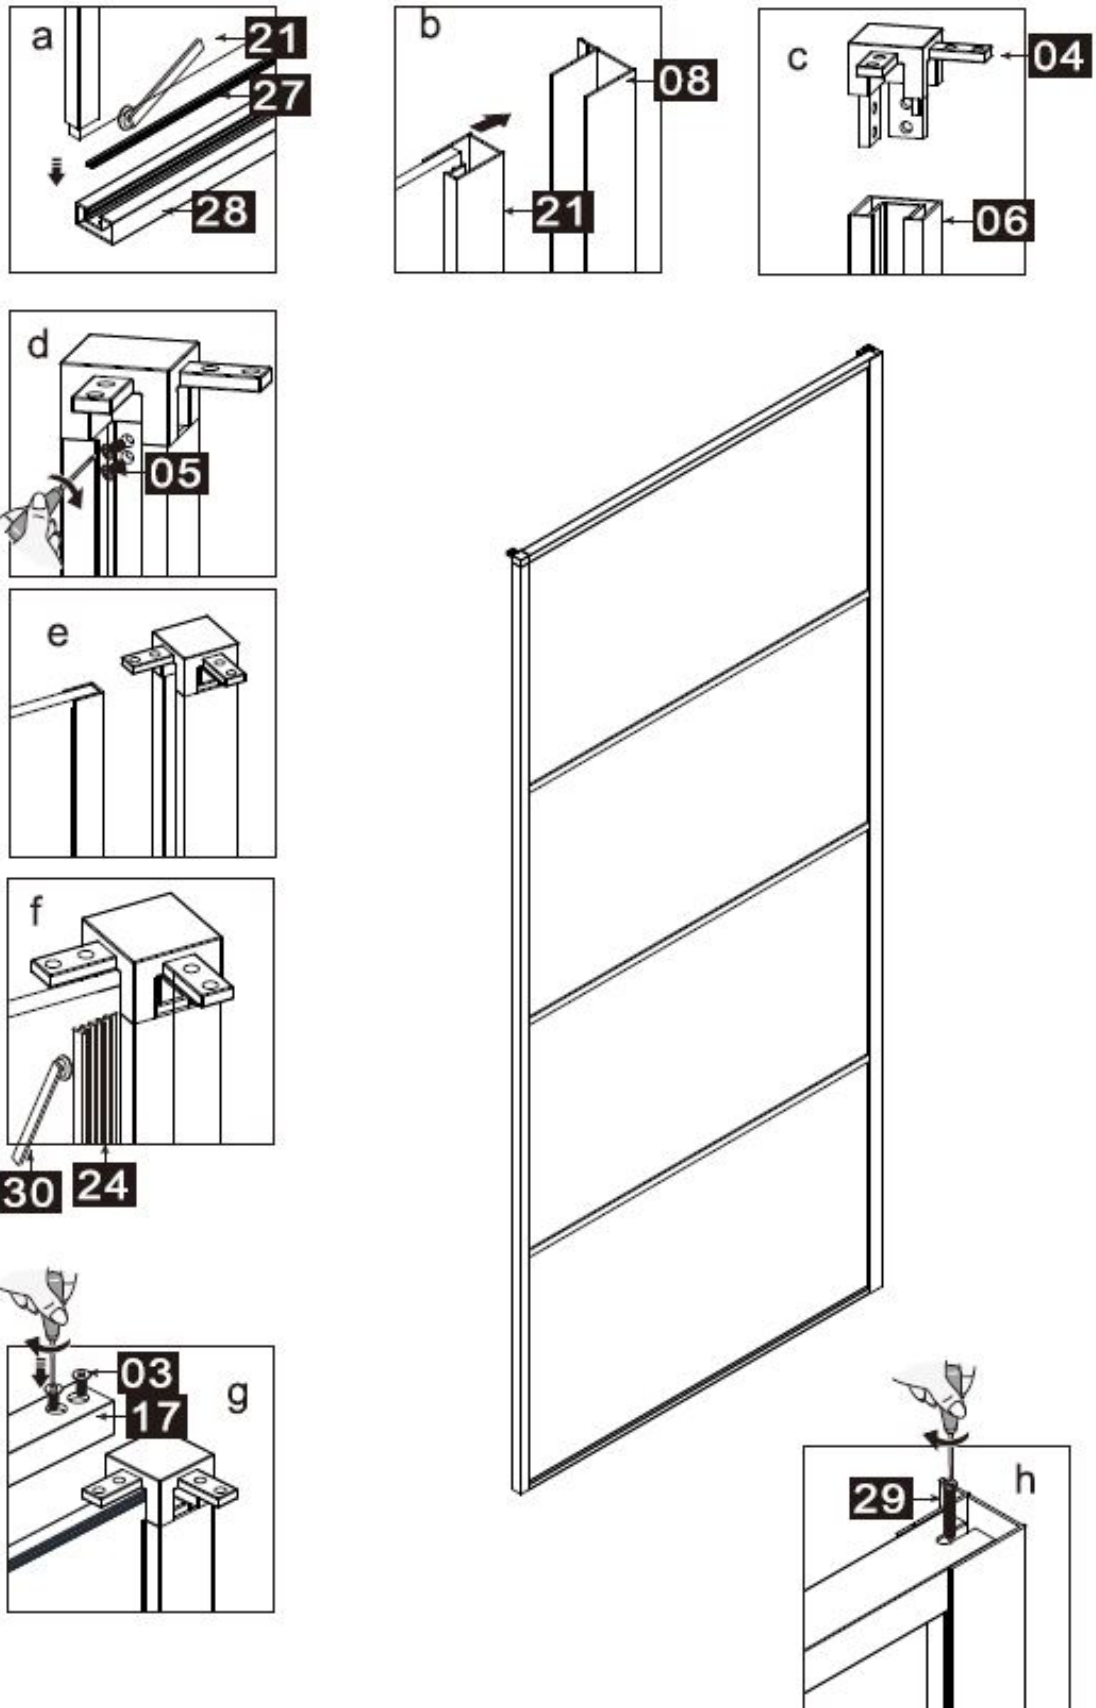

INSTRUCTION MANUAL

DAIDSET

This product is heavy and requires assembly by two people.