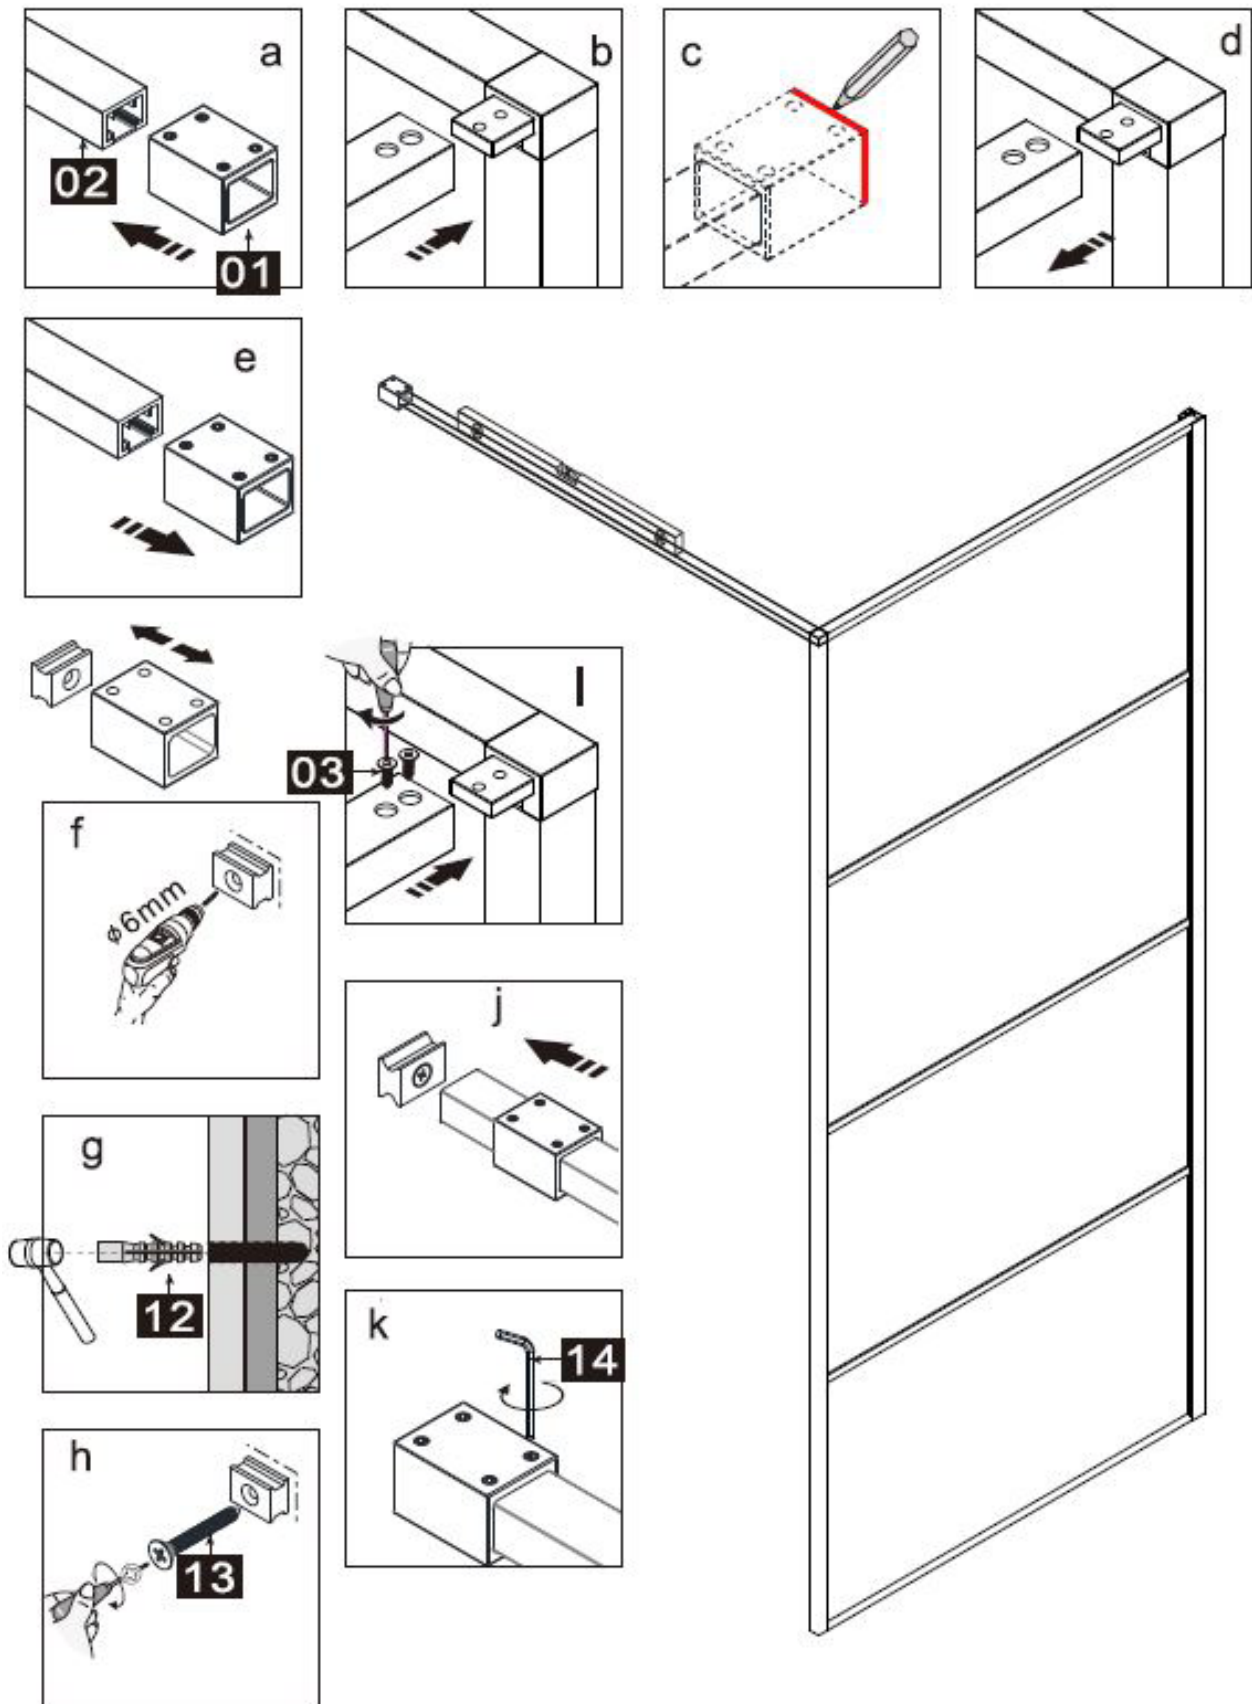

INSTRUCTION MANUAL

DAIDSET

This product is heavy and requires assembly by two people.