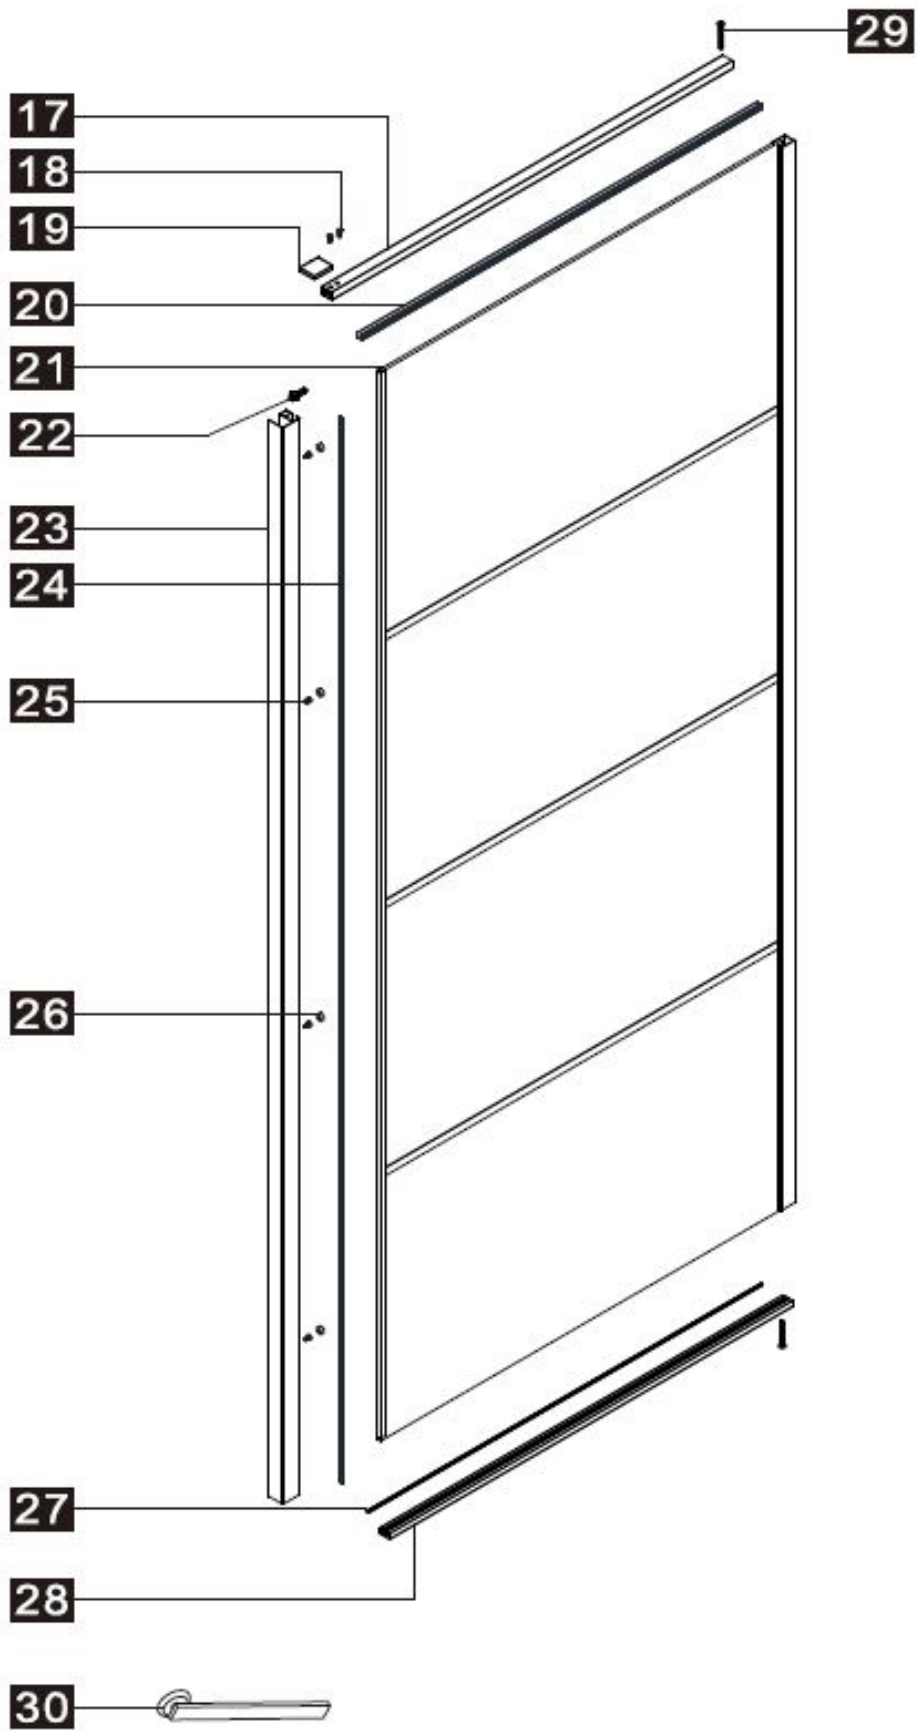

**Instruction Manual
DAIDSET**

INSTRUCTION MANUAL

DAIDSET

PRODUCT OVERVIEW:

This product is heavy and requires assembly by two people.

INSTRUCTION MANUAL

DAIDSET

Number	Drawing	Quantity
1		1 piece
2		1 piece
3	 M4*5	4 pieces
4		1 piece
5	 M4*4	2 pieces
6		1 piece
7		1 piece
8		1 piece
9		1 piece
10	 ST4X8	4 pieces
11		4 pieces
12		5 pieces
13	 ST4X30	5 pieces
14	 2.5mm	1 piece
15	 $\varnothing 2,8\text{mm}$	1 piece

INSTRUCTION MANUAL

DAIDSET

This product is heavy and requires assembly by two people.

INSTRUCTION MANUAL

DAIDSET

17		1 piece
18	 ST4X10	2 pieces
19		1 piece
20		1 piece
21		1 piece
22		1 piece
23		1 piece
24		1 piece
25	 ST4X14	4 pieces
26		4 piece
27		1 piece
28		1 piece
29	 ST3.5X35	2 pieces
30		2 pieces

This product is heavy and requires assembly by two people.

INSTRUCTION MANUAL

DAIDSET

Measurement	Installation size (mm) / A
1200	1200

Measurement	Installation size (mm) / A
800	757~772
900	857~872
1000	957~972
1200	1157~1172