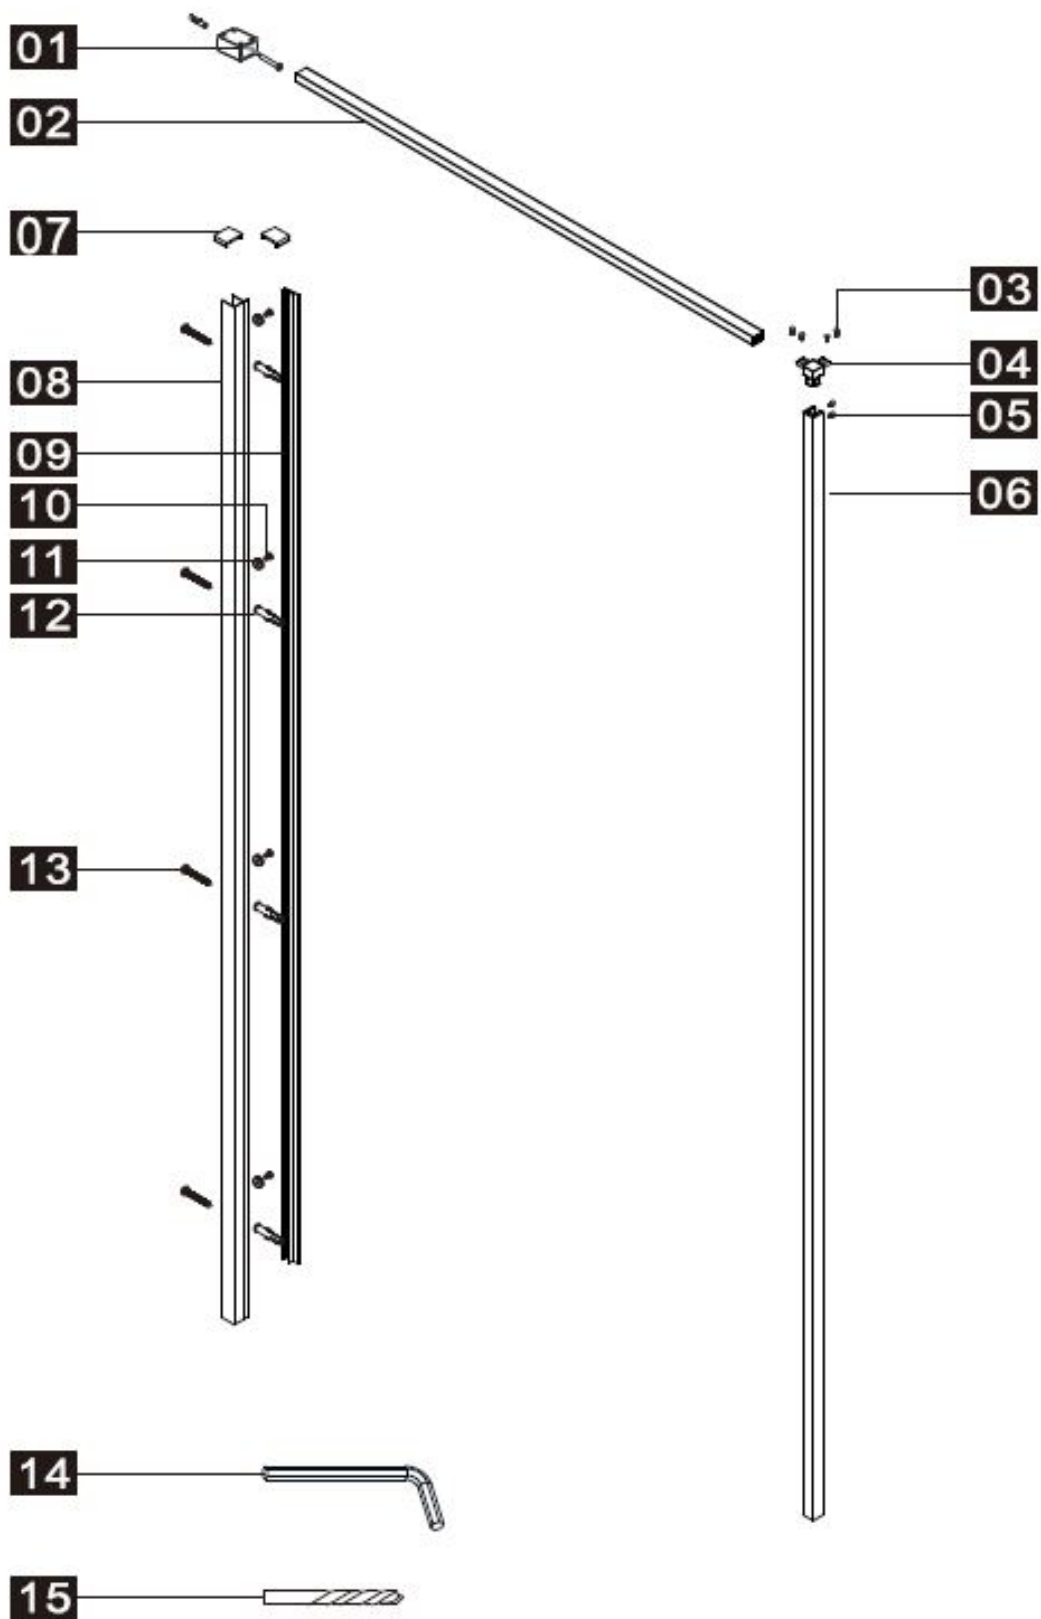

**Instruction Manual
DAIDSET**

INSTRUCTION MANUAL

DAIDSET

PRODUCT OVERVIEW:

This product is heavy and requires assembly by two people.

INSTRUCTION MANUAL

DAIDSET

Number	Drawing	Quantity
1		1 piece
2		1 piece
3	 M4*5	4 pieces
4		1 piece
5	 M4*4	2 pieces
6		1 piece
7		1 piece
8		1 piece
9		1 piece
10	 ST4X8	4 pieces
11		4 pieces
12		5 pieces
13	 ST4X30	5 pieces
14	 2.5mm	1 piece
15	 $\varnothing 2,8\text{mm}$	1 piece

INSTRUCTION MANUAL

DAIDSET

This product is heavy and requires assembly by two people.

INSTRUCTION MANUAL

DAIDSET

17		1 piece
18	 ST4X10	2 pieces
19		1 piece
20		1 piece
21		1 piece
22		1 piece
23		1 piece
24		1 piece
25	 ST4X14	4 pieces
26		4 piece
27		1 piece
28		1 piece
29	 ST3.5X35	2 pieces
30		2 pieces

This product is heavy and requires assembly by two people.

INSTRUCTION MANUAL

DAIDSET

Measurement	Installation size (mm) / A
1200	1200

Measurement	Installation size (mm) / A
800	757~772
900	857~872
1000	957~972
1200	1157~1172