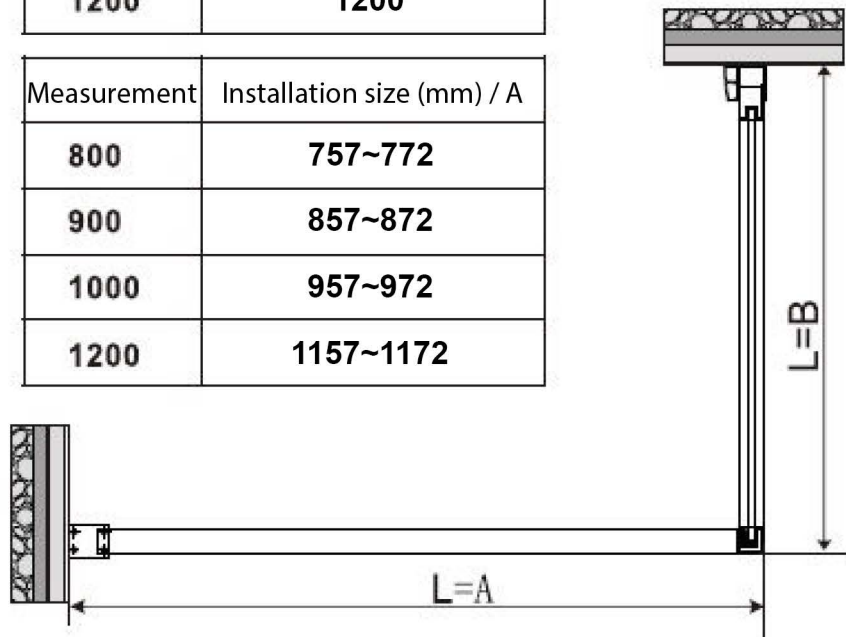

**Instruction Manual
DAIDSET**

INSTRUCTION MANUAL

DAIDSET

PRODUCT OVERVIEW:

This product is heavy and requires assembly by two people.

INSTRUCTION MANUAL

DAIDSET

Number	Drawing	Quantity
1		1 piece
2		1 piece
3	 M4*5	4 pieces
4		1 piece
5	 M4*4	2 pieces
6		1 piece
7		1 piece
8		1 piece
9		1 piece
10	 ST4X8	4 pieces
11		4 pieces
12		5 pieces
13	 ST4X30	5 pieces
14	 2.5mm	1 piece
15	 $\varnothing 2,8\text{mm}$	1 piece

INSTRUCTION MANUAL

DAIDSET

This product is heavy and requires assembly by two people.

INSTRUCTION MANUAL

DAIDSET

17		1 piece
18	 ST4X10	2 pieces
19		1 piece
20		1 piece
21		1 piece
22		1 piece
23		1 piece
24		1 piece
25	 ST4X14	4 pieces
26		4 piece
27		1 piece
28		1 piece
29	 ST3.5X35	2 pieces
30		2 pieces

This product is heavy and requires assembly by two people.

INSTRUCTION MANUAL

DAIDSET

Measurement	Installation size (mm) / A
1200	1200

Measurement	Installation size (mm) / A
800	757~772
900	857~872
1000	957~972
1200	1157~1172