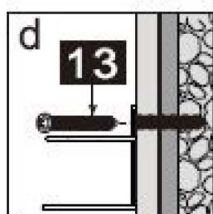

**Instruction Manual
DAIDSET**

INSTRUCTION MANUAL

DAIDSET

PRODUCT OVERVIEW:

This product is heavy and requires assembly by two people.

INSTRUCTION MANUAL

DAIDSET

Number	Drawing	Quantity
1		1 piece
2		1 piece
3	 M4*5	4 pieces
4		1 piece
5	 M4*4	2 pieces
6		1 piece
7		1 piece
8		1 piece
9		1 piece
10	 ST4X8	4 pieces
11		4 pieces
12		5 pieces
13	 ST4X30	5 pieces
14	 2.5mm	1 piece
15	 $\varnothing 2,8\text{mm}$	1 piece

INSTRUCTION MANUAL

DAIDSET

This product is heavy and requires assembly by two people.

INSTRUCTION MANUAL

DAIDSET

17		1 piece
18	 ST4X10	2 pieces
19		1 piece
20		1 piece
21		1 piece
22		1 piece
23		1 piece
24		1 piece
25	 ST4X14	4 pieces
26		4 piece
27		1 piece
28		1 piece
29	 ST3.5X35	2 pieces
30		2 pieces

This product is heavy and requires assembly by two people.

INSTRUCTION MANUAL

DAIDSET

Measurement	Installation size (mm) / A
1200	1200

Measurement	Installation size (mm) / A
800	757~772
900	857~872
1000	957~972
1200	1157~1172