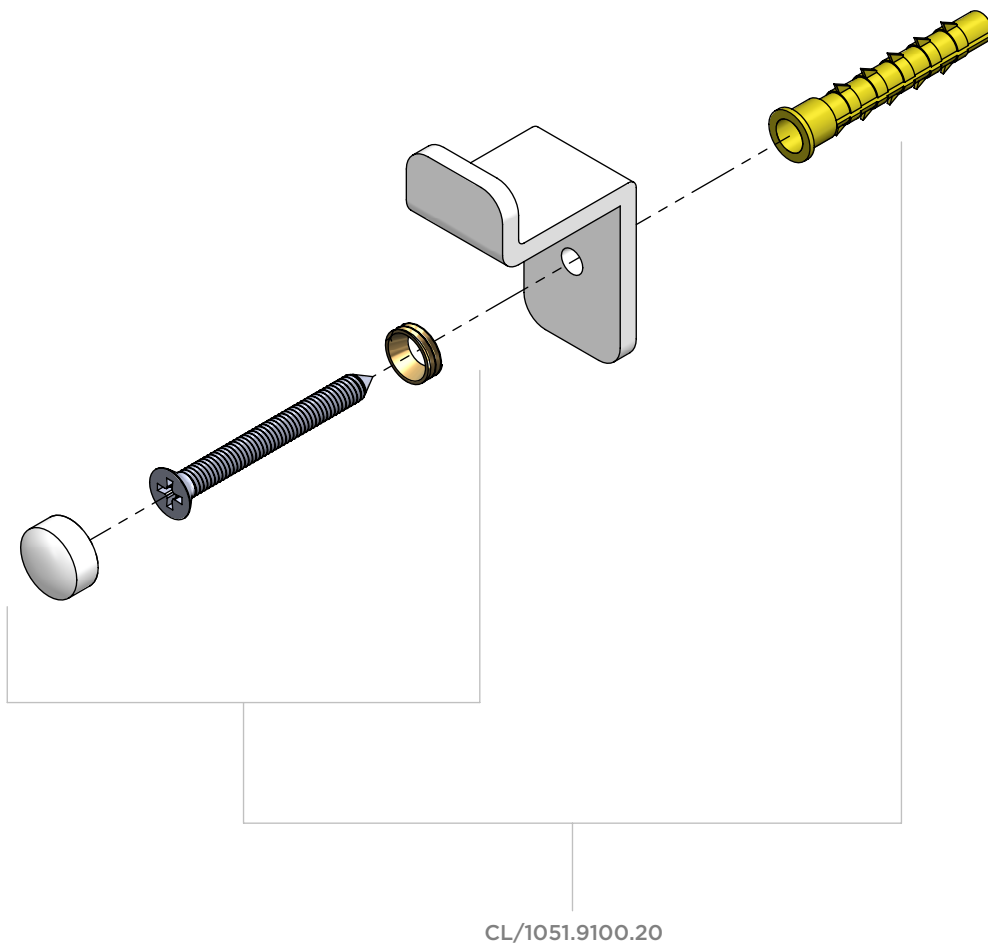

# Fold - towel hook

Matt white, single

**clou**

CL/09.04063.20

Spare parts

CL/1051.9100.20