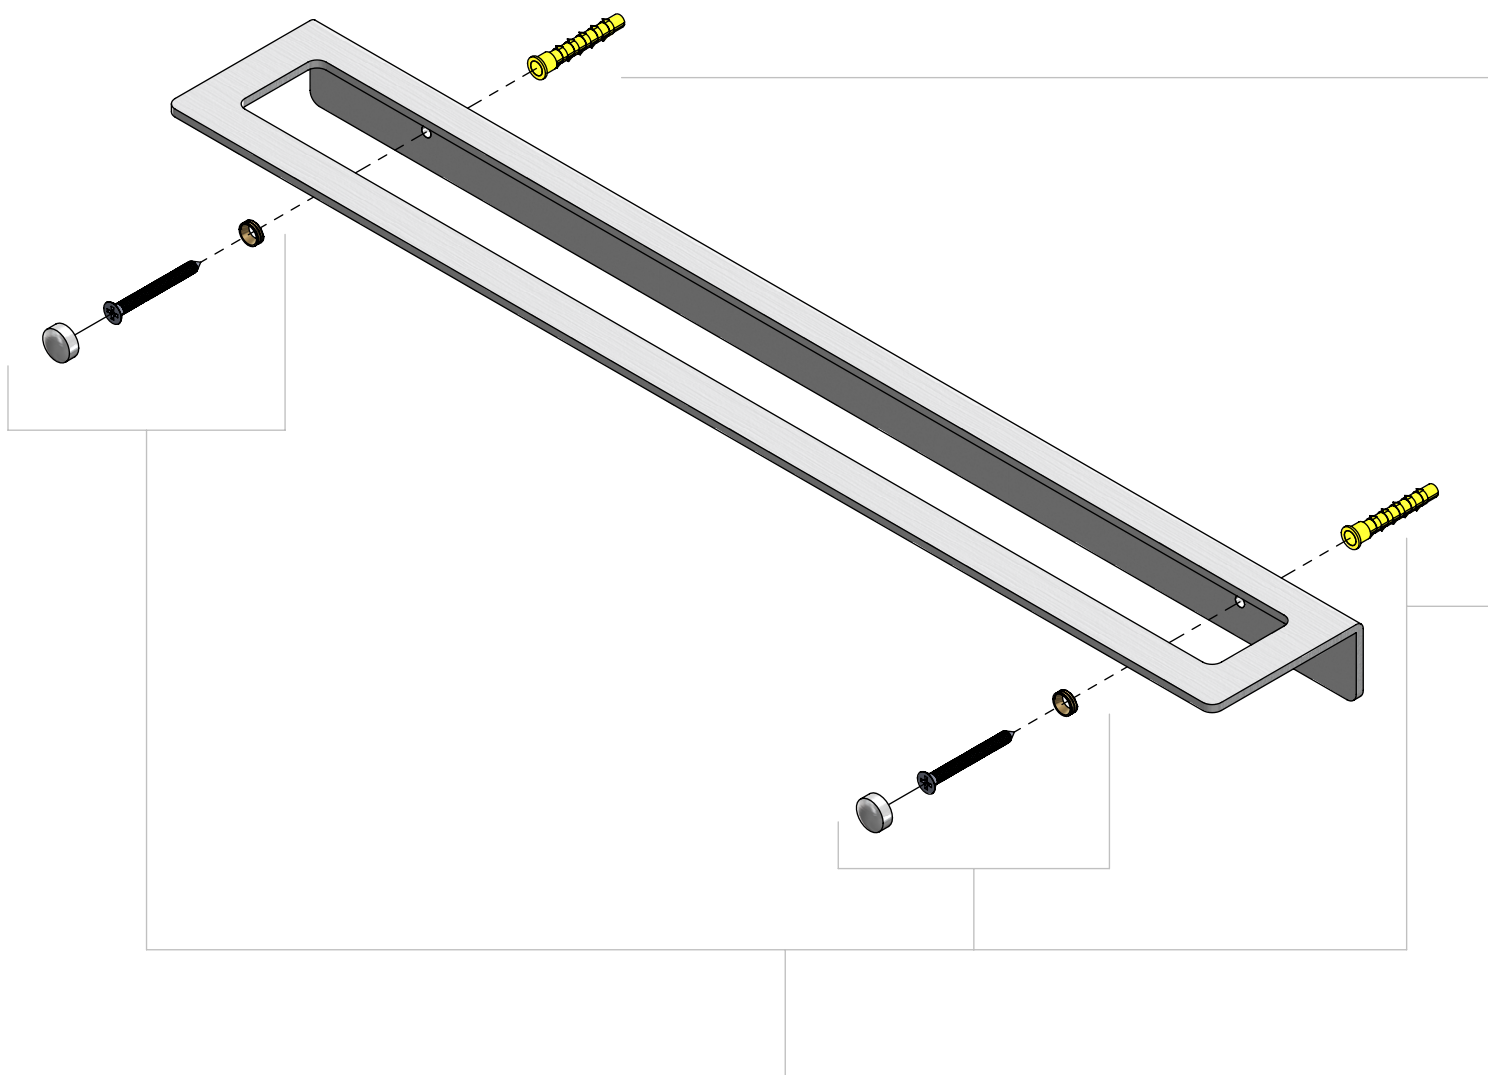

# Fold - towel rail

Brushed stainless steel, 45cm

**clou**

CL/09.04051.41

Spare parts

CL/1051.9100.41